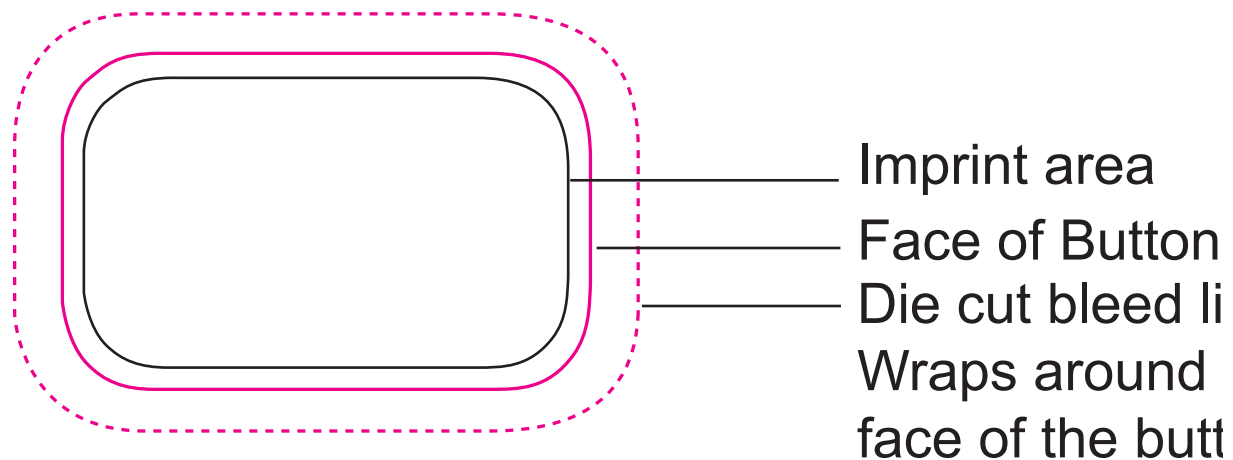

VIECO Inc.

www.promotionchoice.com

2.75" W X 1.75" Oblong Button Proof Sheet

Button with no bleed Imprint Area: 2.5" W X 1.5"

Button with bleed Imprint Area: 2.875" W X 1.625"

Button with bleed Wraps around the face of the button Imprint Area

INK COLOR(S):

A) IMPRINT AREA: Recommend that all art and copy stay within

B) FACE OF BUTTON: Art should not touch this area of the button
bleeding off the edge

C) DIECUT/BLEED LINE: All art that bleeds/wraps must extend
This line must print for accurate cutting.